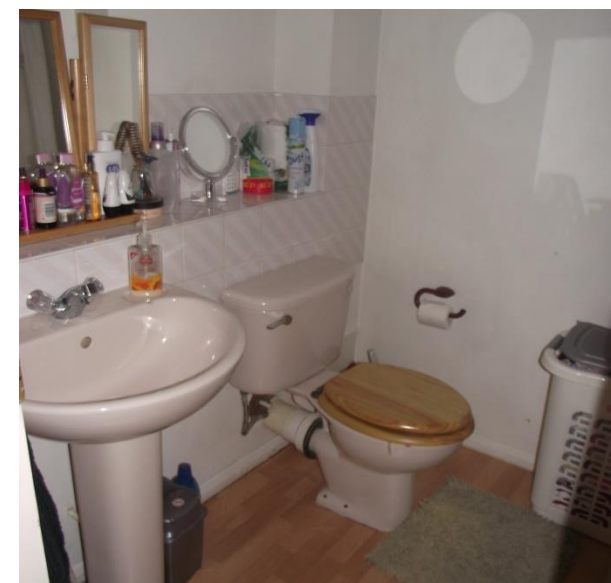

TO LET

LATCHINGDON COURT, 26 FOREST ROAD, LONDON E17 6JT

Key Features:

- Top Floor Apartment
- One Double Bedroom
- Private Gated Development
- Separate Reception Room
- Three Piece Bathroom Suite
- Lovely Landscaped Gardens
- Offered Unfurnished with White Goods
- Fully Kitchen. Built-in appliances